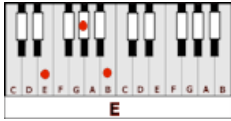

BLUE CHRISTMAS – (E) - Elvis Presley

GUITAR / KEYBOARD CHORDS:

E = o221oo

B7 = x212o2

A = xo222o

F#7 = xx432o

Bdim7 = x2o1o1

E7 = o2o1oo

1
2
3
(1-2-3-walk up into song....5th string, 2nd fret....4th string, 2nd fret....4th string, 4th fret)

1 - 2 - 3 E B7
 I'll have a bluuue...Christmas..without you
B7 E
 I'll be so bluuue...just thinking...about you
E E7 A
 Decora-tions of red..on a green..Christmas tree
F#7 B7
 Won't be the same dear...if you're not here with me

BREAK: (Vocal Ooo's and ah's over same chords as first 2 lines of verse)

1 - 2 - 3 E B7
Vocal Ooo's and ahs
B7 (F# bend note) E
Vocal Ooo's and ahs
E E7 A Bdim7
 You'll be do-in' all right...with your Christ-mas of white,
B7 E E-B-E
 But I'll have a blue...blue blue blue Christmas