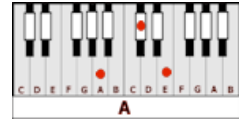

BLUE CHRISTMAS – (E) - Elvis Presley

GUITAR / KEYBOARD CHORDS:

E = o221oo

B7 = x212o2

A = xo222o

F#7 = xx432o

Bdim7 = x2o1o1

E7 = o2o1oo

1
2
3
(1-2-3-walk up into song....5th string, 2nd fret....4th string, 2nd fret....4th string, 4th fret)

1 - 2 - 3 E B7
 I'll have a bluuue...Christmas..without you
B7 E
 I'll be so bluuue...just thinking...about you
E E7 A
 Decora-tions of red..on a green..Christmas tree
F#7 B7
 Won't be the same dear...if you're not here with me

BREAK: (Vocal Ooo's and ah's over same chords as first 2 lines of verse)

1 - 2 - 3 E B7
Vocal Ooo's and ahs
B7 (F# bend note) E
Vocal Ooo's and ahs
E E7 A Bdim7
 You'll be do-in' all right...with your Christ-mas of white,
B7 E E-B-E
 But I'll have a blue...blue blue blue Christmas